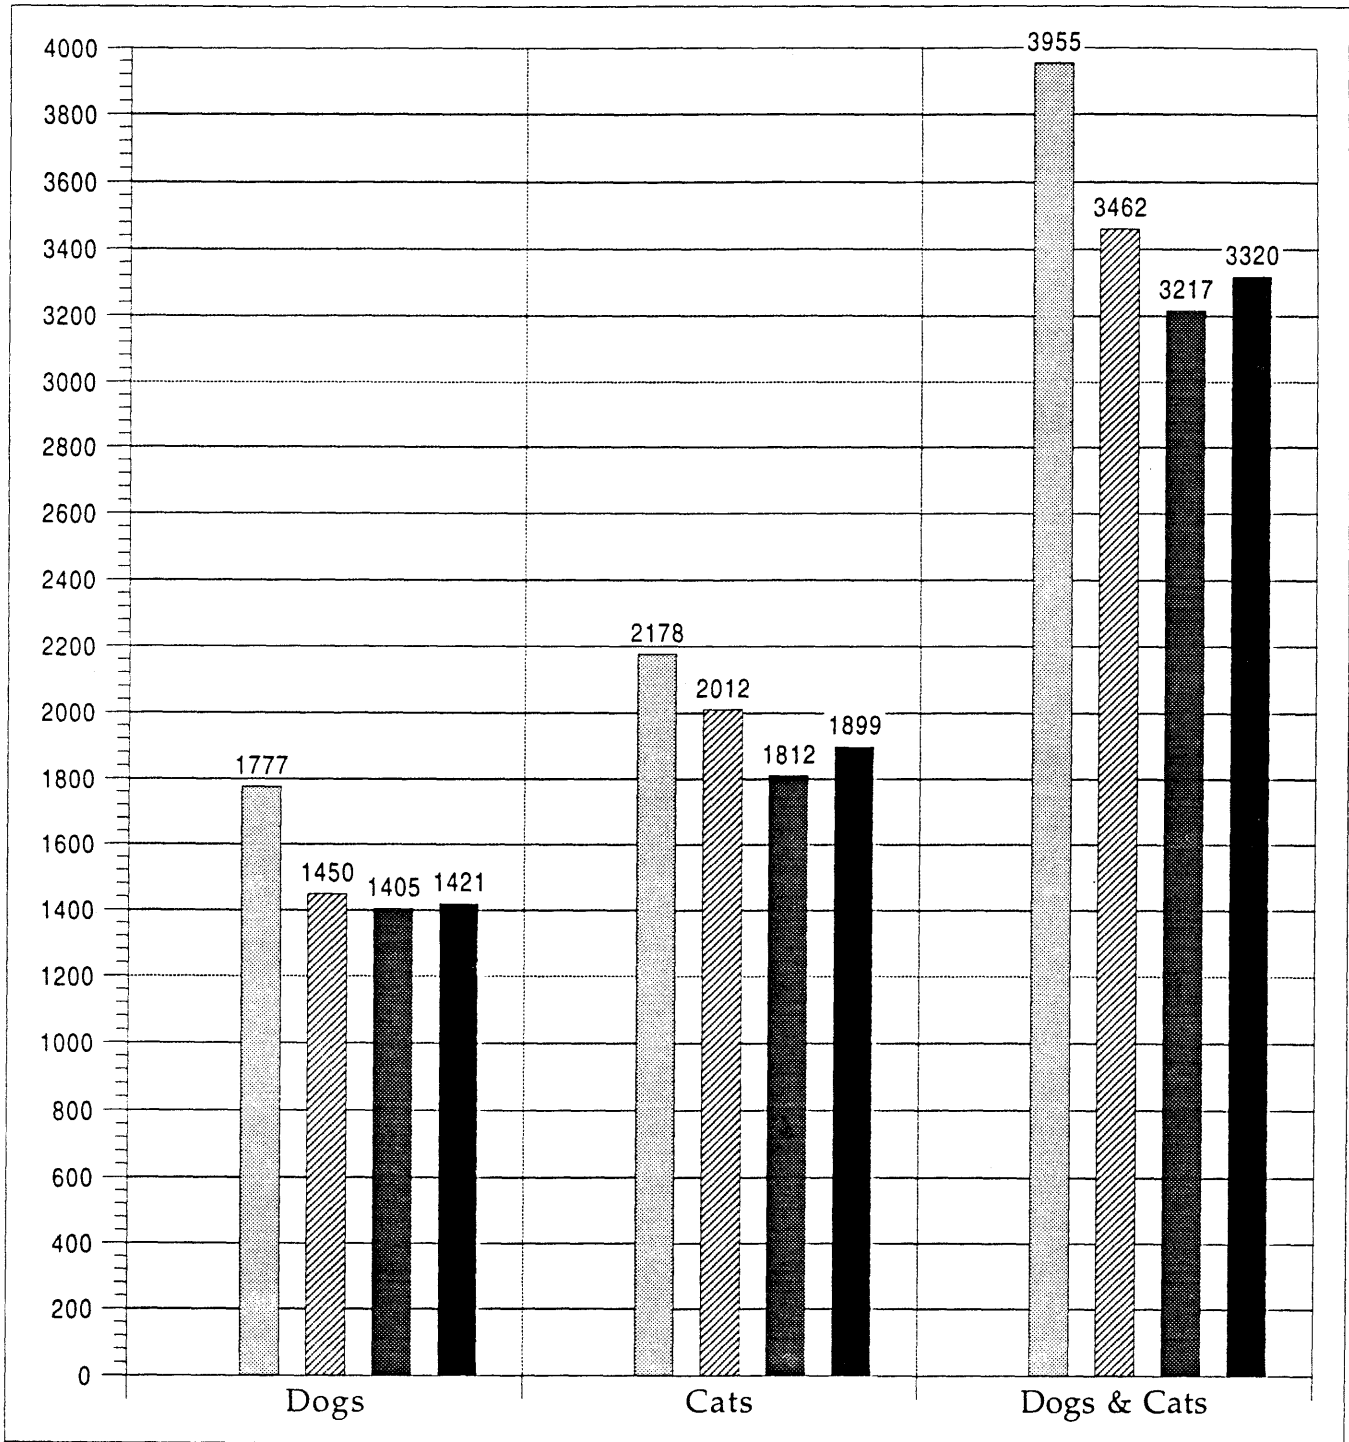

EUTHANASIA

San Mateo County Figures for Dogs & Cats (County Wide)

1987-88
 1988-89
 1989-90
 1990-91
 1991-92 *

* San Mateo Pet Population Control Ordinance went into effect on March 1, 1992

EUTHANASIA

San Mateo County Totals for Dogs & Cats (Unincorporated Area Only)

* San Mateo Pet Population Control Ordinance went into effect on March 1, 1992

ADOPTION

San Mateo County Totals for Dogs & Cats

1988-89

1989-90

1990-91

1991-92*

* San Mateo Pet Population Control Ordinance went into effect on March 1, 1992