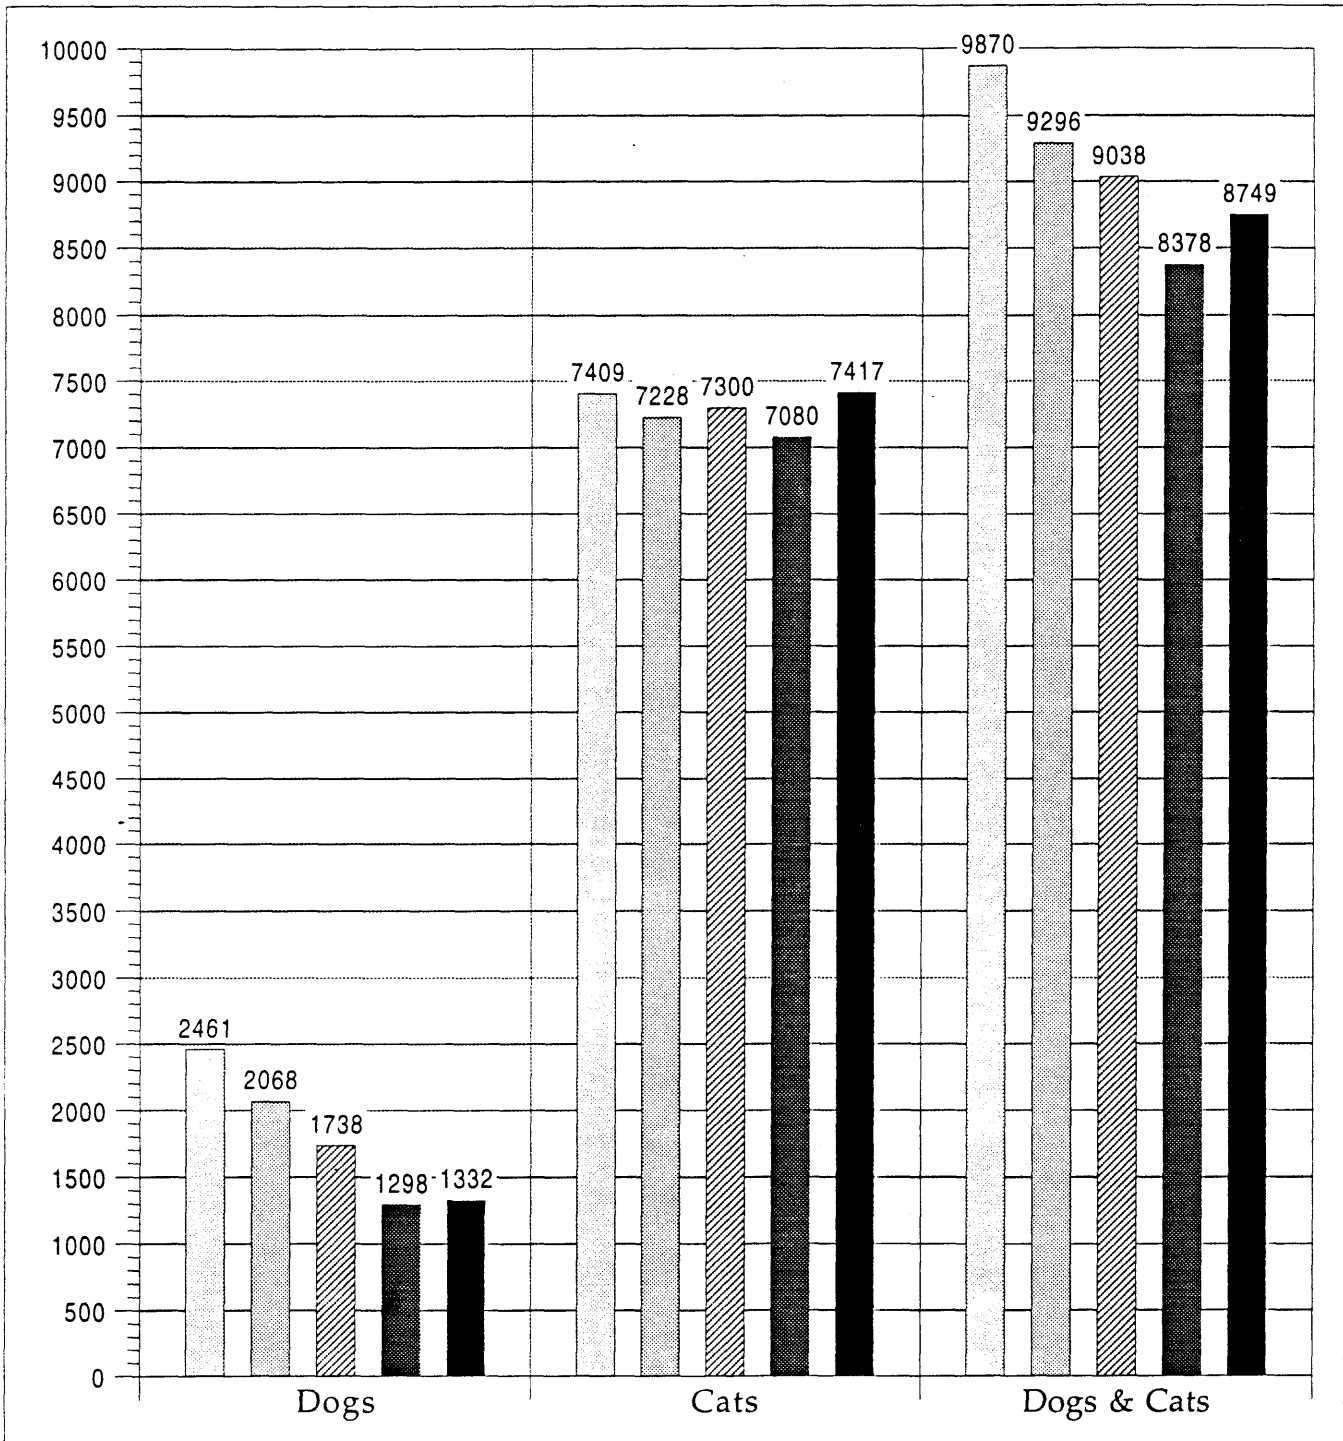

EUTHANASIA

San Mateo County Figures for Dogs & Cats (County Wide)

1987-88
 1988-89
 1989-90
 1990-91
 1991-92 *

* San Mateo Pet Population Control Ordinance went into effect on March 1, 1992

EUTHANASIA

San Mateo County Totals for Dogs & Cats (Unincorporated Area Only)

* San Mateo Pet Population Control Ordinance went into effect on March 1, 1992

ADOPTION

San Mateo County Totals for Dogs & Cats

1988-89

1989-90

1990-91

1991-92*

* San Mateo Pet Population Control Ordinance went into effect on March 1, 1992