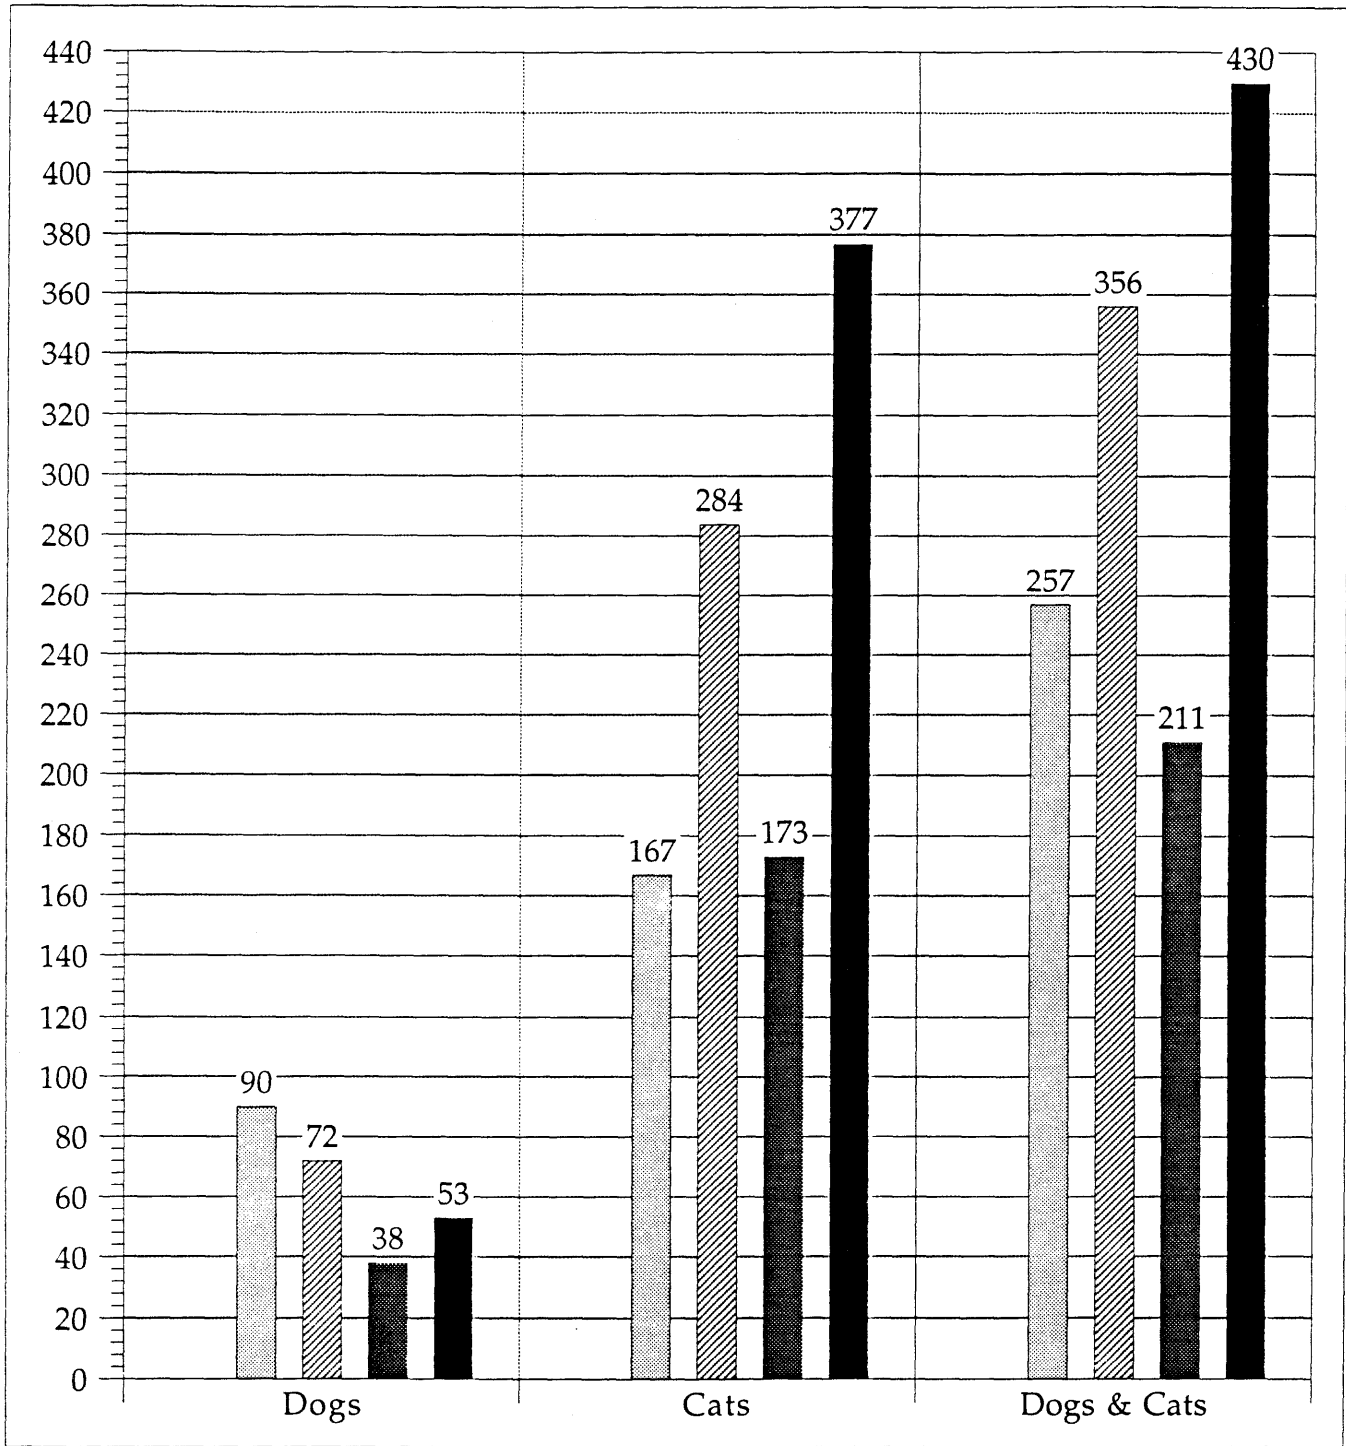

EUTHANASIA

San Mateo County Figures for Dogs & Cats (County Wide)

1987-88
 1988-89
 1989-90
 1990-91
 1991-92 *

* San Mateo Pet Population Control Ordinance went into effect on March 1, 1992

EUTHANASIA

San Mateo County Totals for Dogs & Cats (Unincorporated Area Only)

* San Mateo Pet Population Control Ordinance went into effect on March 1, 1992

ADOPTION

San Mateo County Totals for Dogs & Cats

1988-89

1989-90

1990-91

1991-92*

* San Mateo Pet Population Control Ordinance went into effect on March 1, 1992